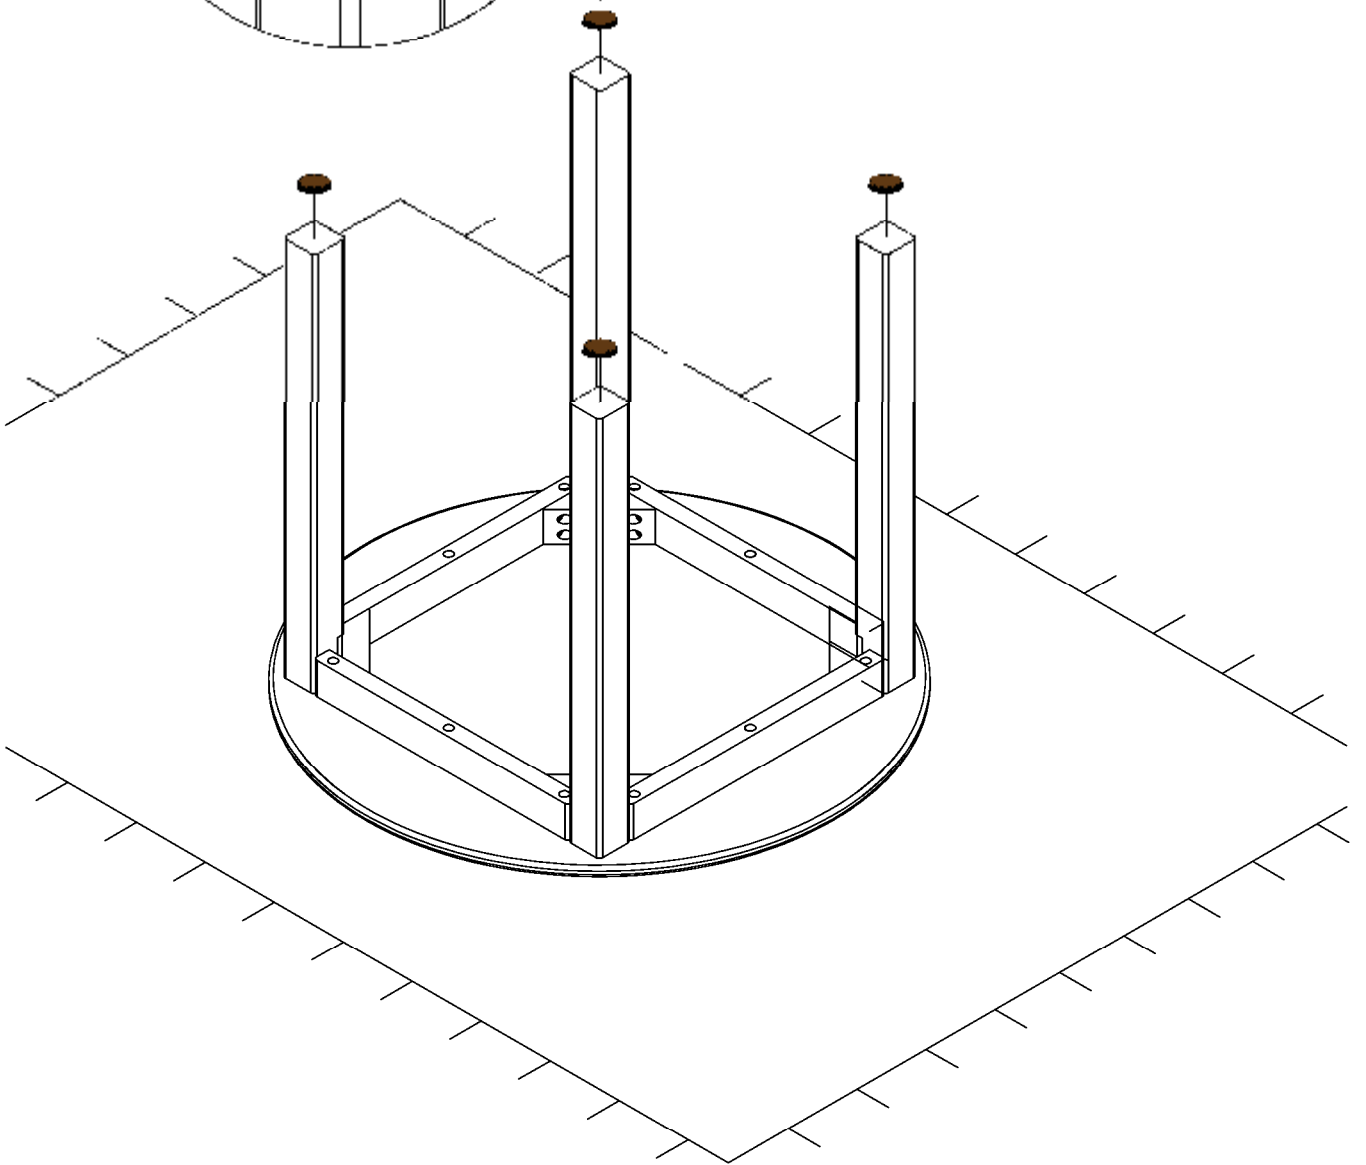

Max&Lily

153040

1

1X

4x

20335 (M6*50mm)

8x

20615 (4mm)

1X

#20617

4x

4X

2

4x

4x

16x