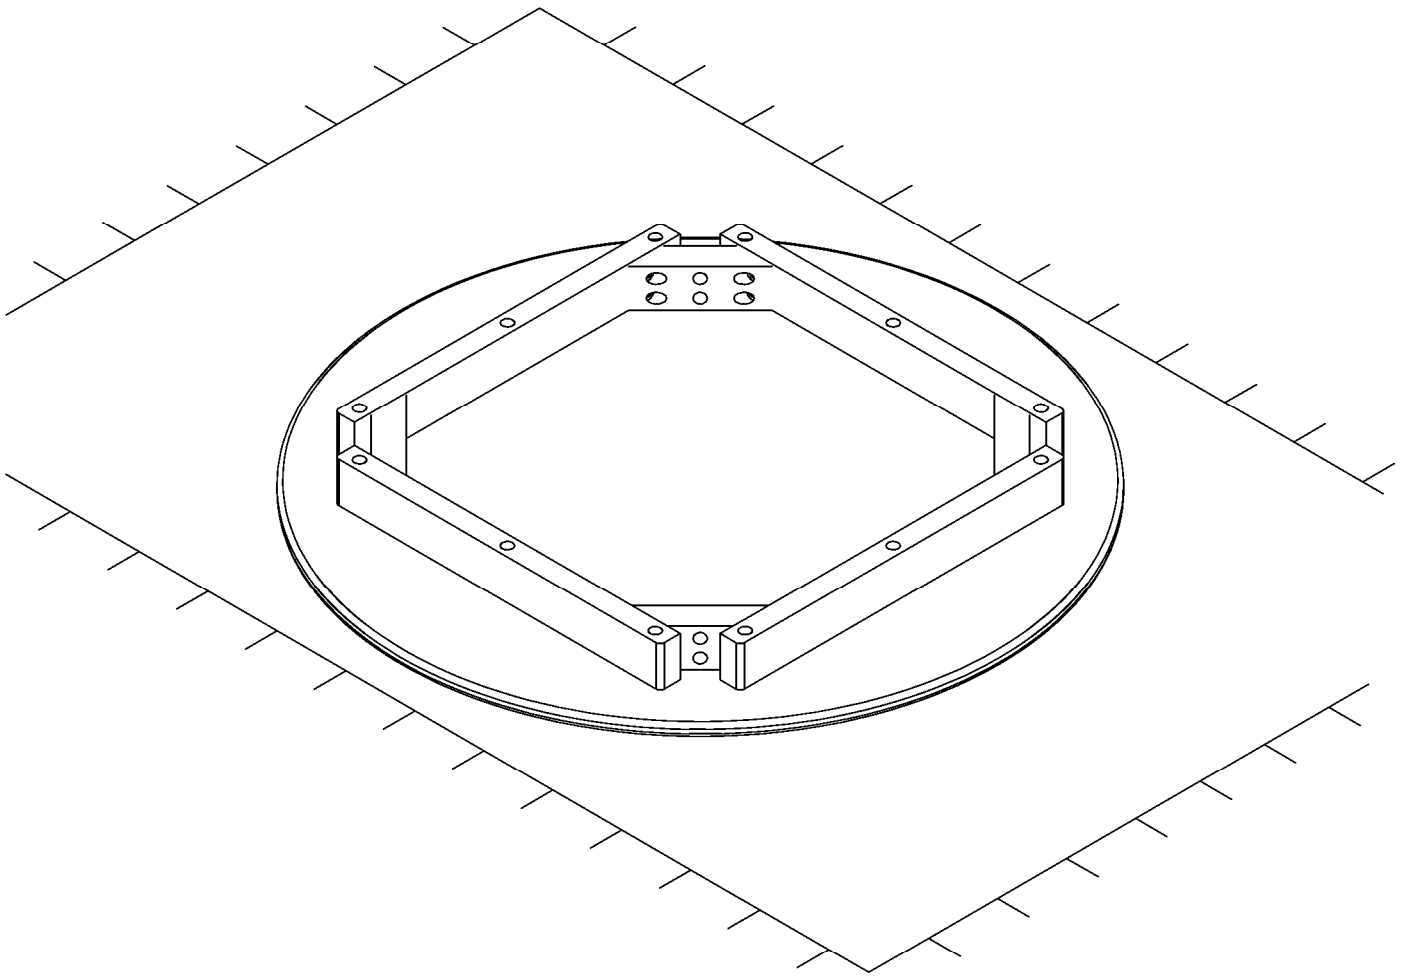

Max&Lily

153040

1

1X

4x

20335 (M6*50mm)

8x

20615 (4mm)

1X

#20617

4x

4X

2

4x

4x

16x