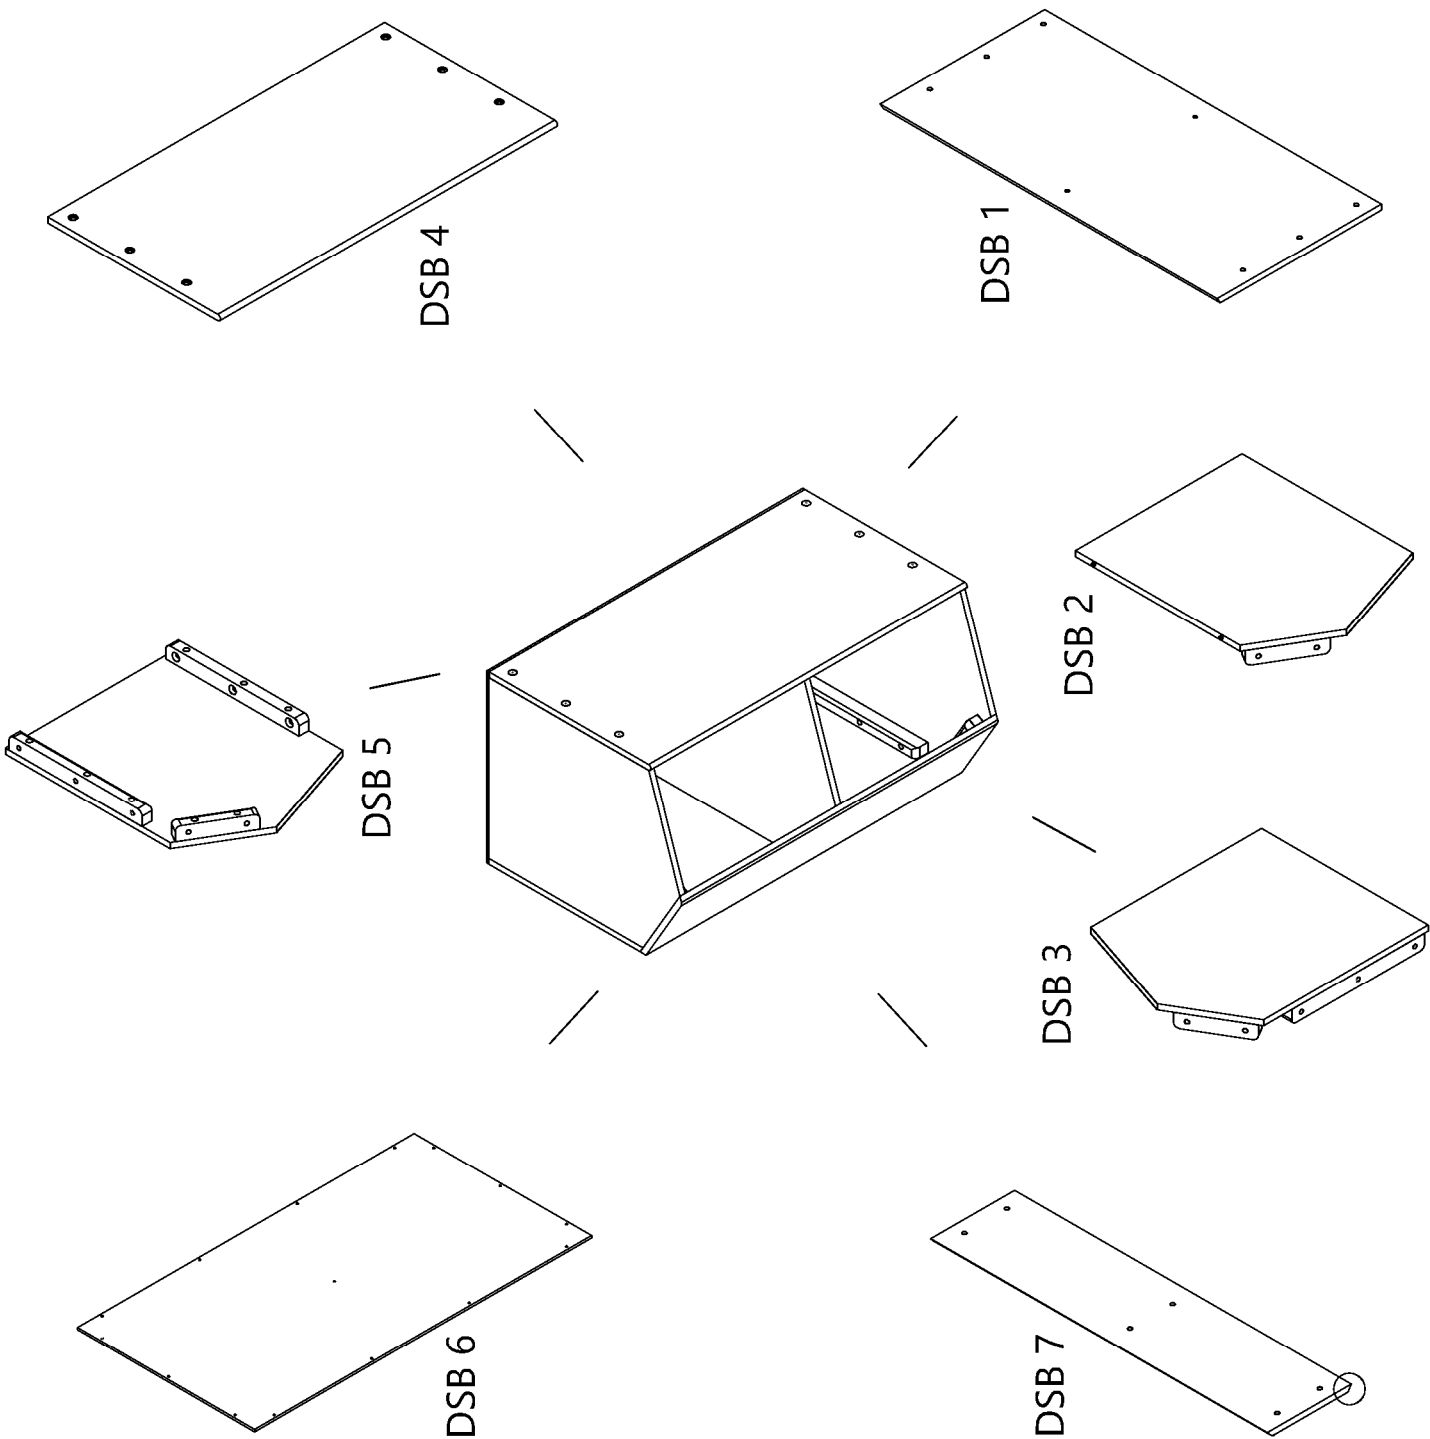

Max&Lily

DUAL STORAGE BIN 150400

#20428

18x

#20125

1x

#20617

13x

DSB 1

DSB 4

180°

6

7