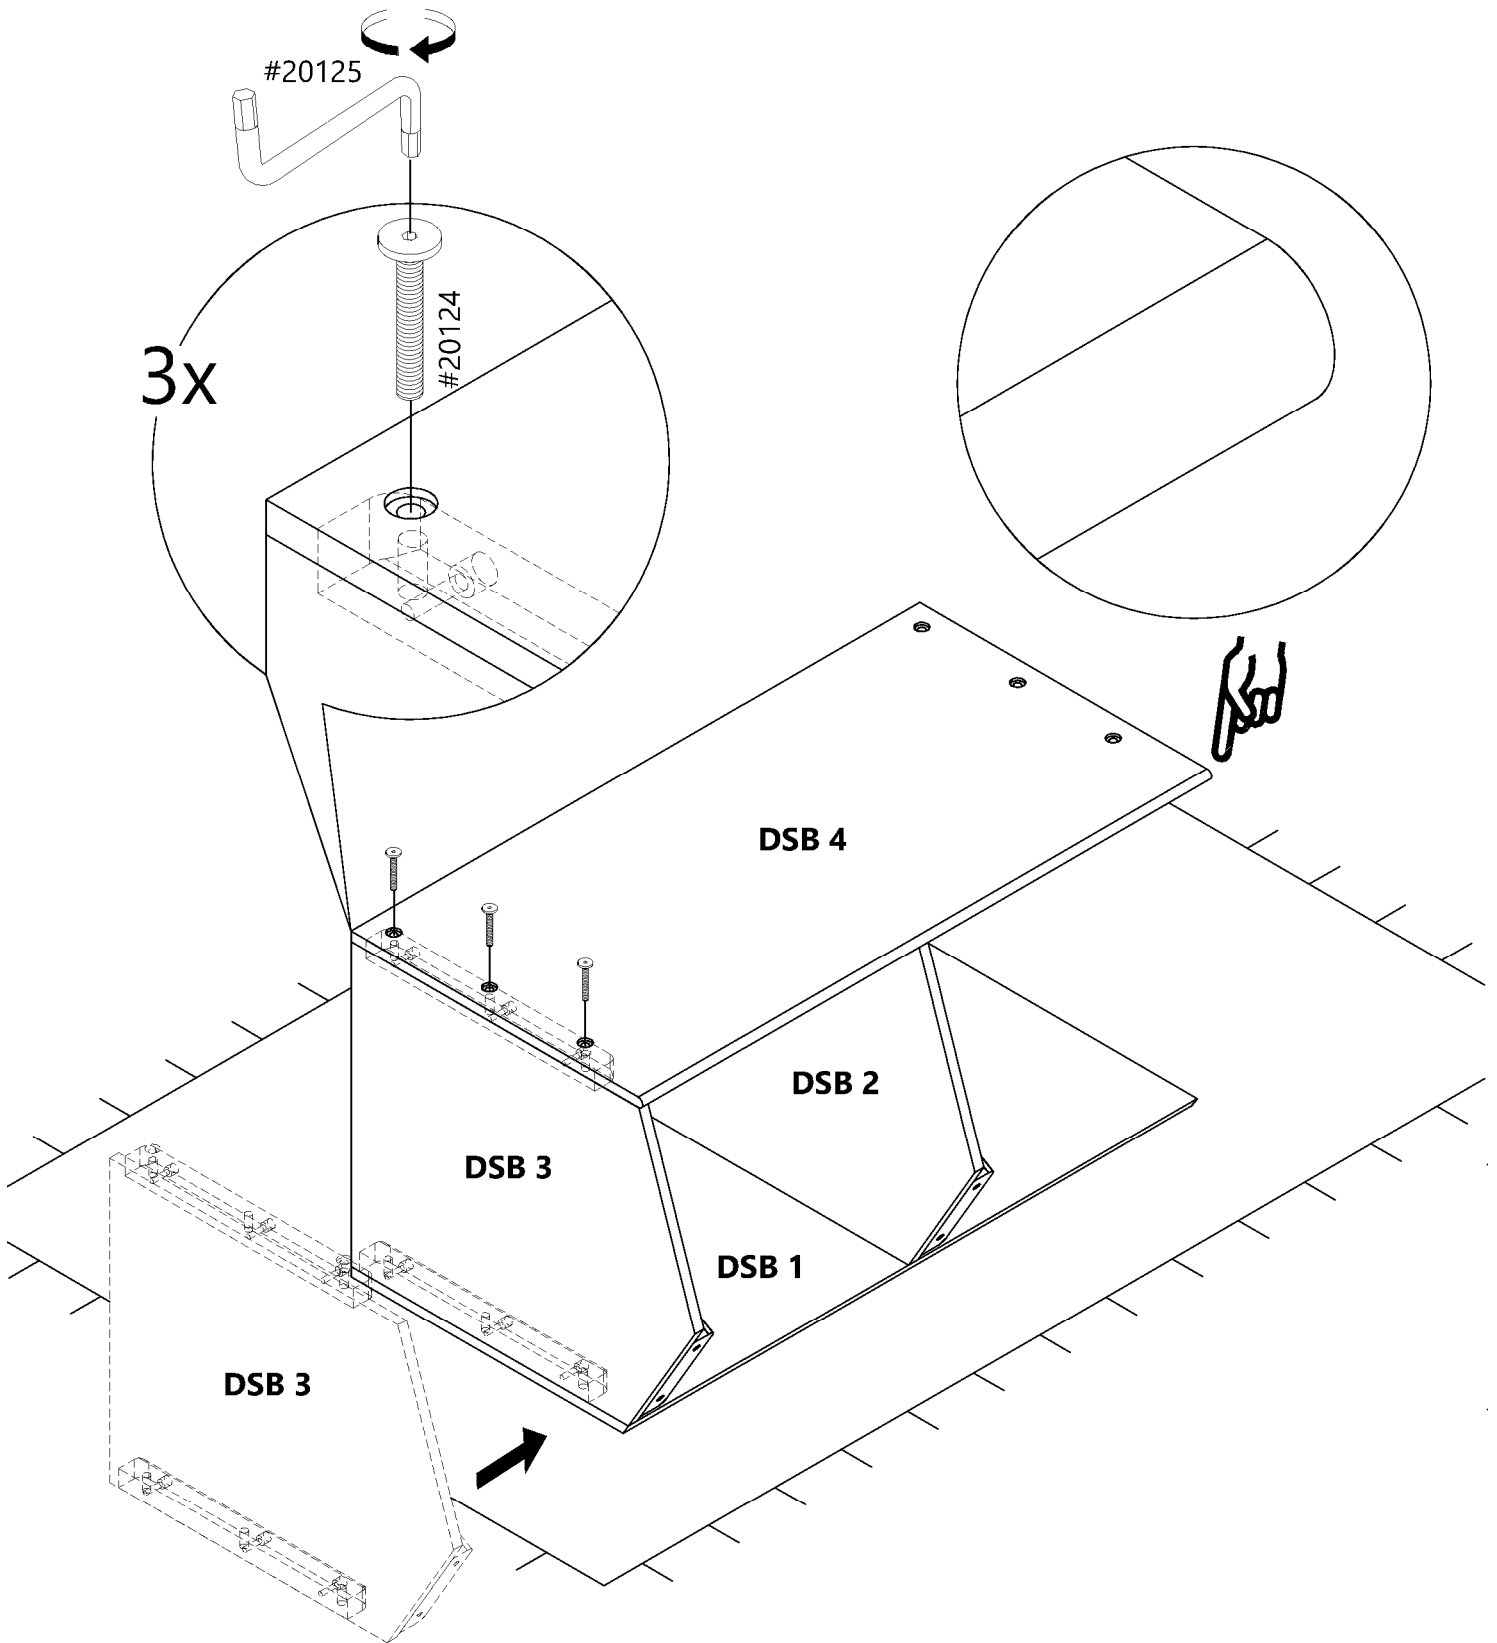

Max&Lily

DUAL STORAGE BIN 150400

#20428

18x

#20125

1x

#20617

13x

#20616

6x

1

2

3

4

5

6x

DSB 1

DSB 4

180°

6

7